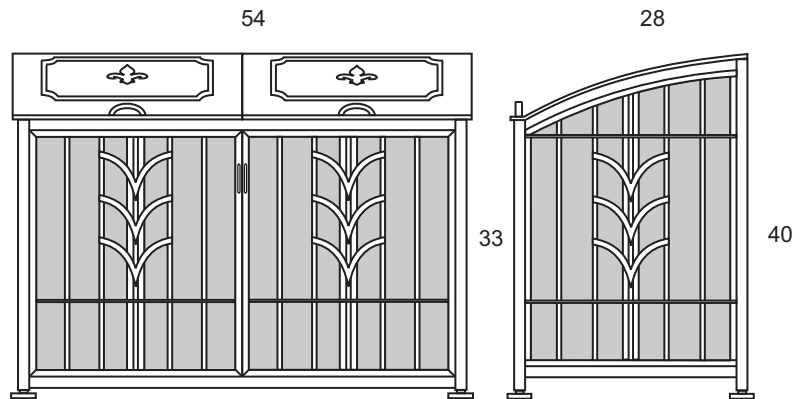

## SPECIFICATION

Overall size:	54" W 28" D 40" H ( front 33" )
Door clearance:	29" from top of floor to door frame
Material:	Aluminum extrusion and plate
Wall panel:	UV treated perforated PVC
Floor plate:	1/8" thick aluminum diamond plate
Hardware:	Stainless steel
Finish:	Satin black powder coat
Weight:	115 lbs
Load capacity:	Not to exceed 150 lbs
Warranty:	Three years