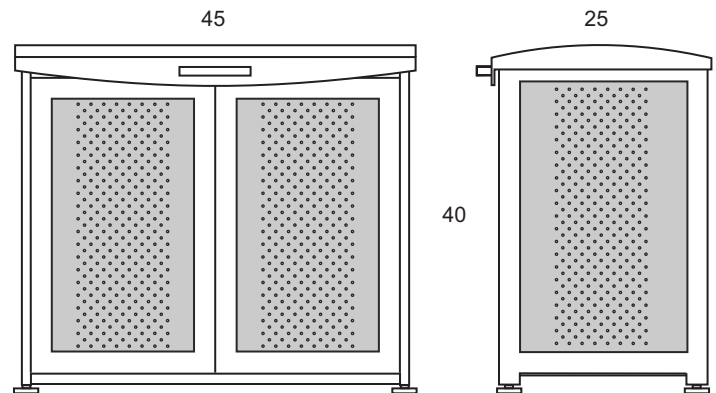

THE METROBOX COMPANY LLC

SPECIFICATION

Overall size:	45" W 25" D 40" H
Door clearance:	32.5" from top of floor to door frame
Material:	Aluminum extrusion and plate
Wall panel:	UV treated perforated PVC
Floor plate:	1/8" thick aluminum diamond plate
Hardware:	Stainless steel
Finish:	Satin black powder coat
Weight:	110 lbs
Load capacity:	Not to exceed 150 lbs
Warranty:	Three years

The gas springs assist with the lifting of the top lid. To prevent injury and damage, DO NOT allow the lid to free fall, replace gas springs when pressure weakens.

OPTIONAL COMBINATION LOCK

- The KIDDE combination lock is a programmable keyless push button lock.
- The knob turns 90 degrees to lock or unlock. The lock can stay unlocked.
- A lock housing is provided to protect it from the elements. The lock is pre assembled in the lock housing. Installed using tamper proof screws.
- Changeable combination. Made for outdoor use.
- There is NO master combination that CAN UNLOCK a programmed combination. Please record and remember your combination before installing the lock or we can program the combination for you and install the lock..