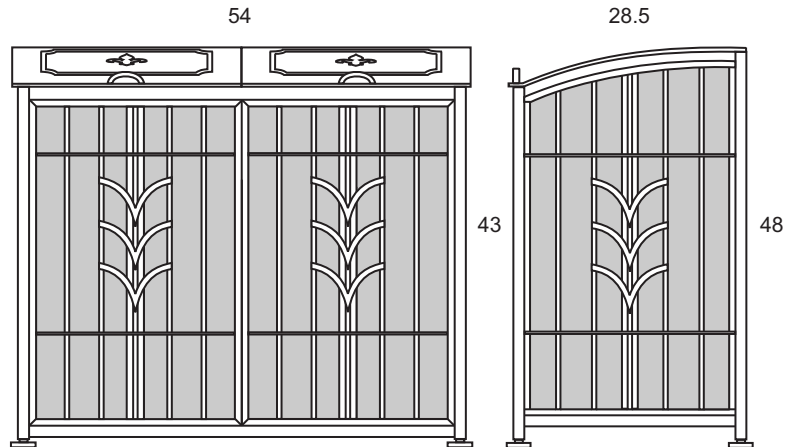

### SPECIFICATION: NYC METROBOX VERSION

Designed for: Two NYC 35 gal containers  
Overall size: 54" W 28.5" D 48" H ( front 43" )  
Door clearance: 39.4" from top of floor to door frame  
Material: Aluminum extrusion and plate  
Wall panel: UV treated perforated PVC  
Floor plate: 1/8" thick aluminum diamond plate  
Hardware: Stainless steel  
Finish: Satin black powder coat  
Weight: 135 lbs  
Load capacity: Not to exceed 150 lbs  
Warranty: Three years